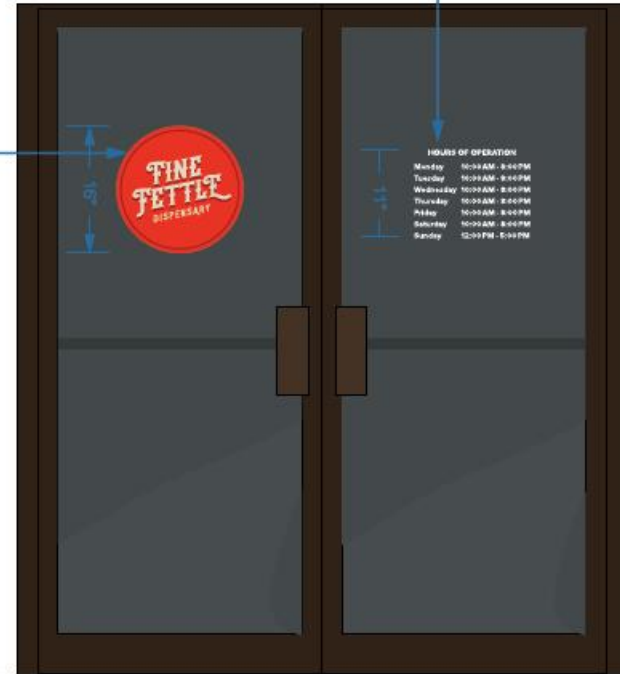

Entrance Graphics - Option 2

Scale: 3/4" = 1'-0"

Project Name:

Fine Fettle | Stamford, CT

Job#:

xxxxx

Scale:

As noted

Date:

01/19/21

Artist:

BSA

Proofed By:

LR

Page:

2