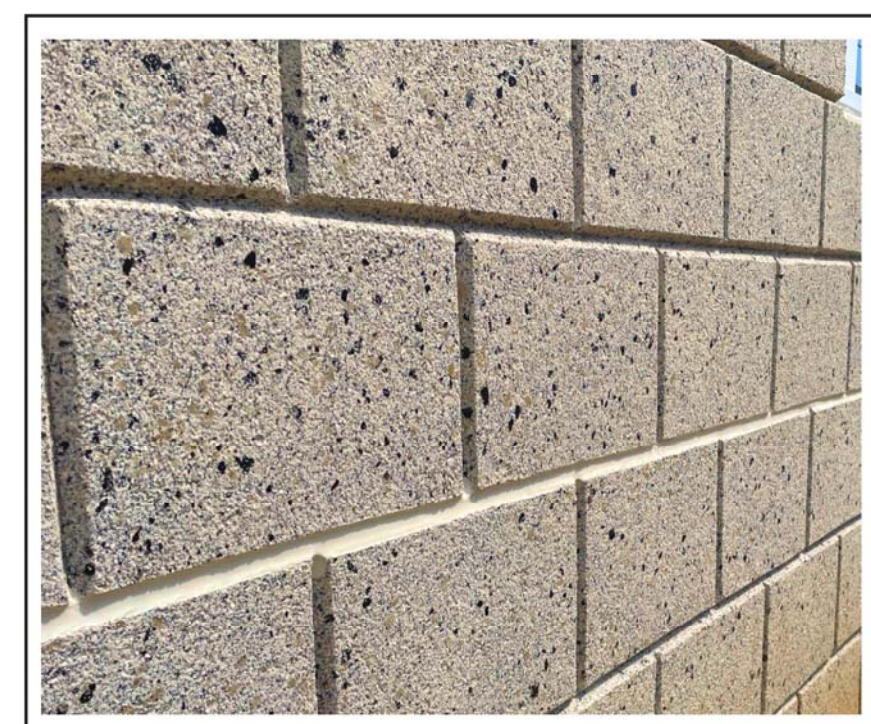

THIN BRICK

CERTAINEED BOARD & BATTEN SIDING PACIFIC BLUE

PVC TRIM MOLDING & CORBELS

CERTAINEED LAP SIDING PACIFIC BLUE

FRAMED METAL WITH MESH INSERTS

CEMENTITIOUS STUCCO

METAL CANOPY & STOREFRONT WINDOWS

ALUMINUM CABLE WIRE RAILINGS