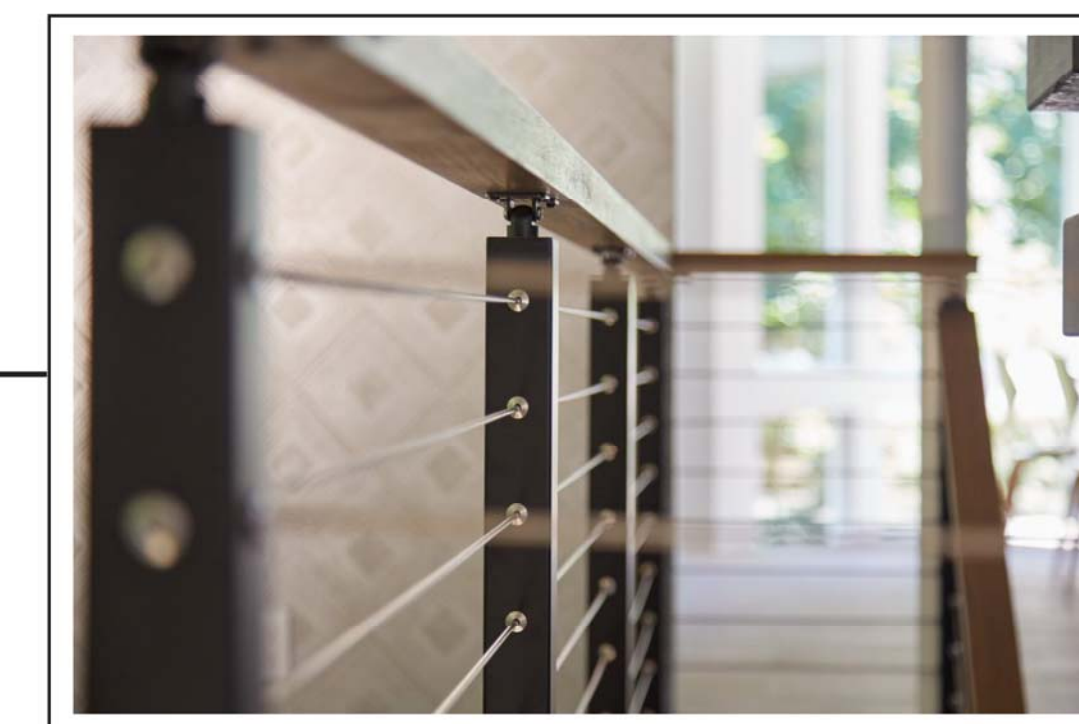

THIN BRICK

CERTAINEED BOARD & BATTEN SIDING PACIFIC BLUE

PVC TRIM MOLDING & CORBELS

CERTAINEED LAP SIDING PACIFIC BLUE

FRAMED METAL WITH MESH INSERTS

CEMENTITIOUS STUCCO

METAL CANOPY & STOREFRONT WINDOWS

ALUMINUM CABLE WIRE RAILINGS