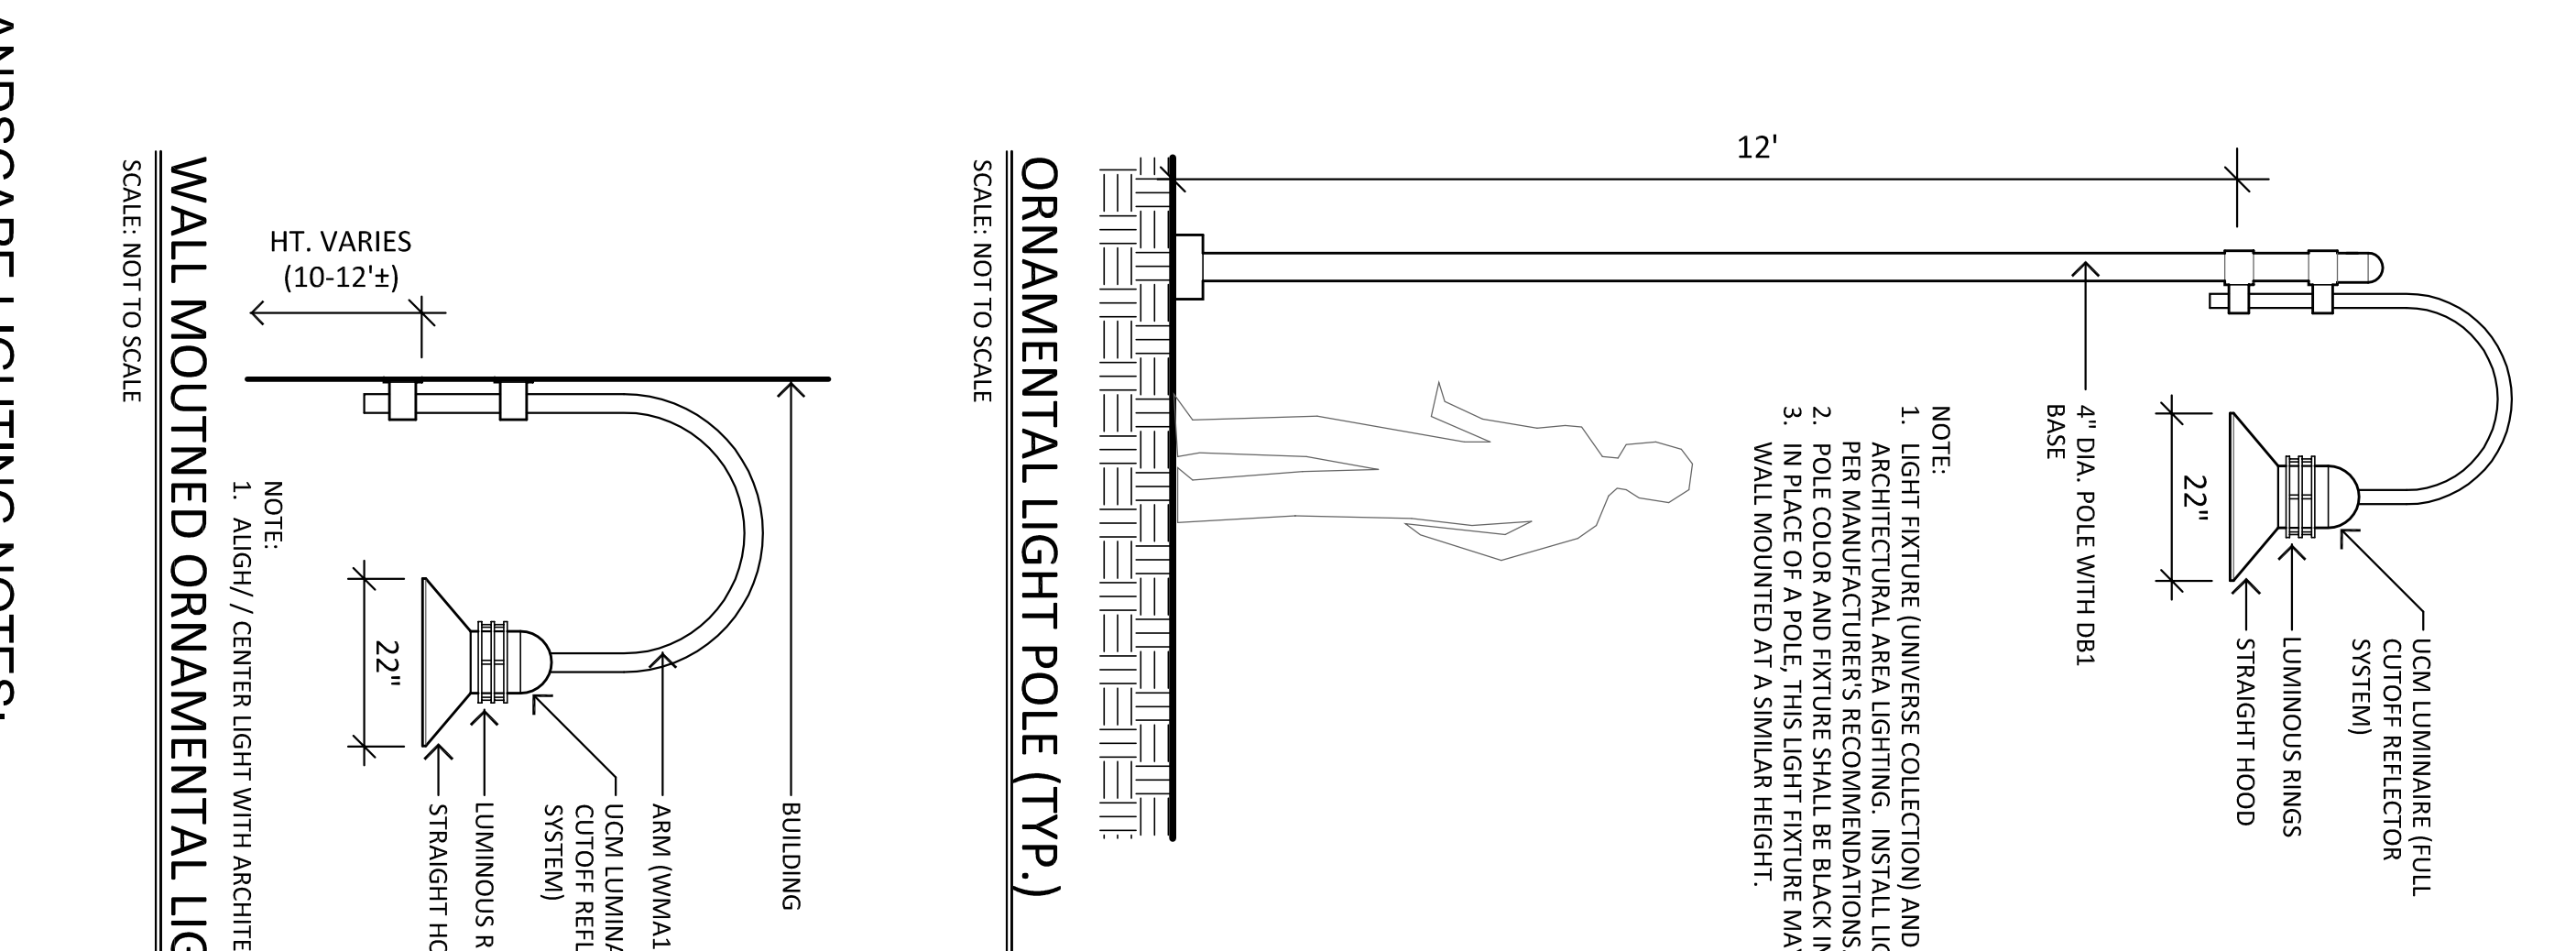

PLAN
SCALE: 1"=20'

SCREENING FENCE (TYP.)
SCALE: NOT TO SCALE

NOTE:
1. FENCE SHALL BE WHITE VINYL.

GENERAL NOTES:

- EXISTING AND PROPOSED SITE INFORMATION TAKEN FROM A DIGITAL AUTOCAD SITE PLAN SUPPLIED BY REDNUS & MEAD, ENTITLED "SITE DEVELOPMENT PLAN", DATED 11/21/14.
- CONTRACTOR SHALL BE RESPONSIBLE FOR VERIFYING ALL UTILITIES PRIOR TO START OF ANY EXCAVATION WORK.
- EXACT LOCATION OF PROPOSED PLANTINGS AND SPECIES SHALL BE SHOWN FROM AN EXISTING SITE PLAN REVISIONS AND/OR ACTUAL FIELD CONDITIONS.
- PLANT SPECIES SUBSTITUTIONS MAY BE MADE WITH THE APPROVAL OF THE PROJECT LANDSCAPE ARCHITECT PRIOR TO PLANTING. SUBSTITUTED PLANTS SHALL BE AT AN EQUAL OR GREATER SIZE AS NOTED USING A SIMILAR TYPE PLANT.
- ALL PLANTING METHODS SHALL BE IN ACCORDANCE WITH THE "LANDSCAPE DESIGN HANDBOOK", LATEST EDITION, AS PUBLISHED BY THE AMERICAN NURSERY & LANDSCAPE ASSOCIATION.
- THE CONTRACTOR SHALL VERIFY WITH THE PROJECT ENGINEER THAT THE NEW PLANTINGS DO NOT INTERFERE WITH EXISTING AND/OR PROPOSED UTILITIES, SIGHT LINES, AND/OR STRUCTURES.
- THIS PLAN FOR PLANTING PURPOSES ONLY. SEE PLANS BY OTHERS FOR ADDITIONAL INFORMATION.

ORNAMENTAL LIGHT POLE (TYP.)
SCALE: NOT TO SCALE

NOTE:
1. LIGHT FIXTURE (UNIVERSE COLLECTION) AND POLE BY ARCHITECTURAL AREA LIGHTING. INSTALL LIGHT POLE PER MANUFACTURER'S RECOMMENDATIONS.
2. POLE COLOR AND FIXTURE SHALL BE BLACK IN COLOR.
3. IN PLACE OF A POLE, THIS LIGHT FIXTURE MAY BE WALL MOUNTED AT A SIMILAR HEIGHT.

WALL MOUNTED ORNAMENTAL LIGHT (TYP.)
SCALE: NOT TO SCALE

NOTE:
1. ALIGN / CENTER LIGHT WITH ARCHITECTURE FEATURES.

LEGEND

- PROPERTY LINE
- NEW SCREENING FENCE
- PLAY AREA FENCE
- NEW DECIDUOUS SHADE TREE
- NEW DECIDUOUS SMALL TREE
- NEW SHRUB
- NEW CITY STREETSCAPE LIGHT POLE
- NEW ORNAMENTAL LIGHT POLE (SINGLE/DOUBLE FIXTURE)
- NEW WALL MOUNTED ORNAMENTAL LIGHT
- NEW / EX. LAWN