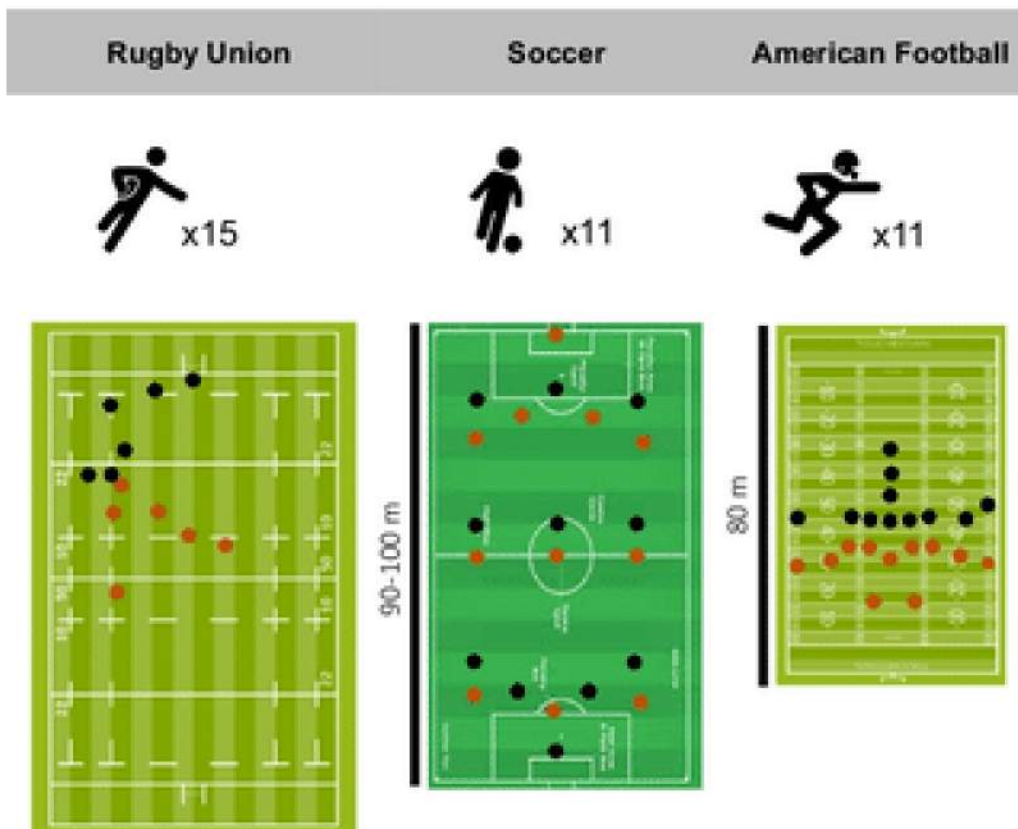

Our youth program include U10, U12 and U14 age groups. Our aim is to enroll 75 players in our 2023 Spring Season across our programs.

U10 Flag

At the U10 age level players learn the basics of rugby (catch, pass, run, defense). This is a flag program with an emphasis on game-based learning.

U12 Tackle

At U12s we introduce tackling, scrums, lineouts, rucks, and mauls. There is a considerable focus on player safety in learning these elements.

U14 Tackle

At U14s we introduce contested lineouts, kicking as well and continue to develop technical and tactical approaches to the game.

Field needs

Practices (13 weeks)

2x weeknights for 1.5 hours

Home games (5)

- 1x Saturday for 4 hours
- 4x Sundays for 4 hours

Field size

Soccer fields are preferred as they are more similar in size to rugby fields. Football fields are fine as well. They tend to be narrower but are fine for youth & high school rugby.