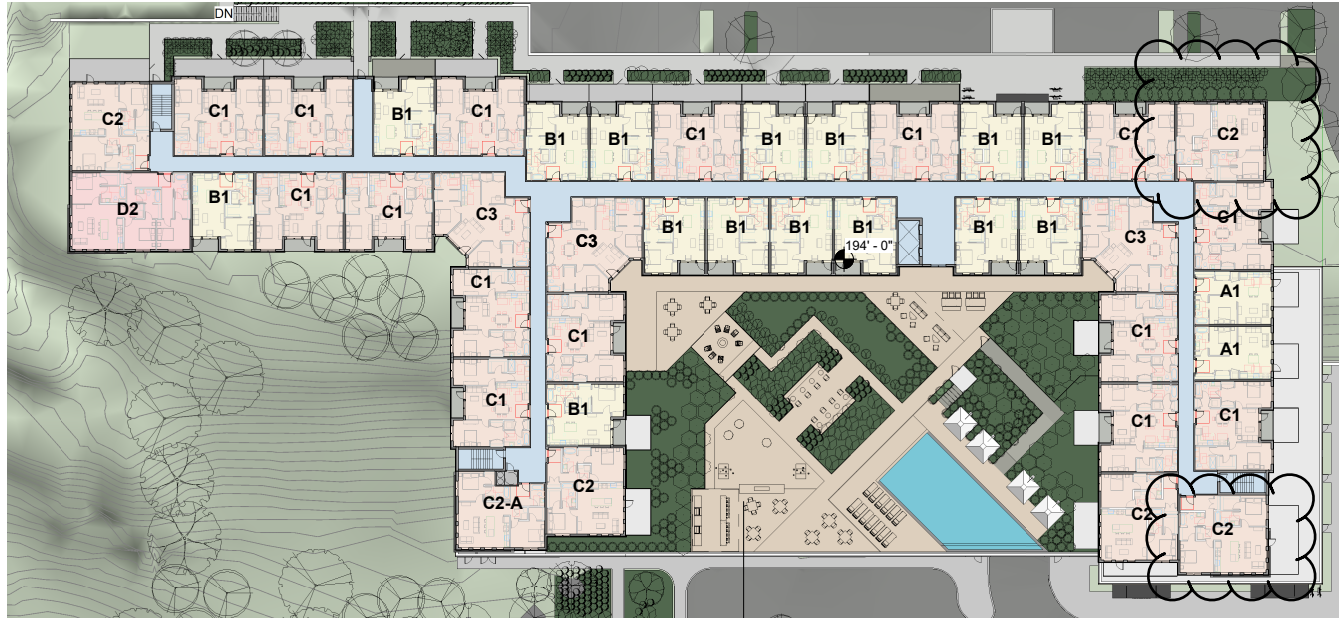

PREVIOUS SUBMISSION

RESUBMISSION

TWO 2BR UNITS TO
3BR UNITS ON ALL 4
RESIDENTIAL LEVELS
(8 TOTAL)

900 LONG RIDGE ROAD, STAMFORD, CT

10/13/2023

BUILDING A UNIT CHANGE