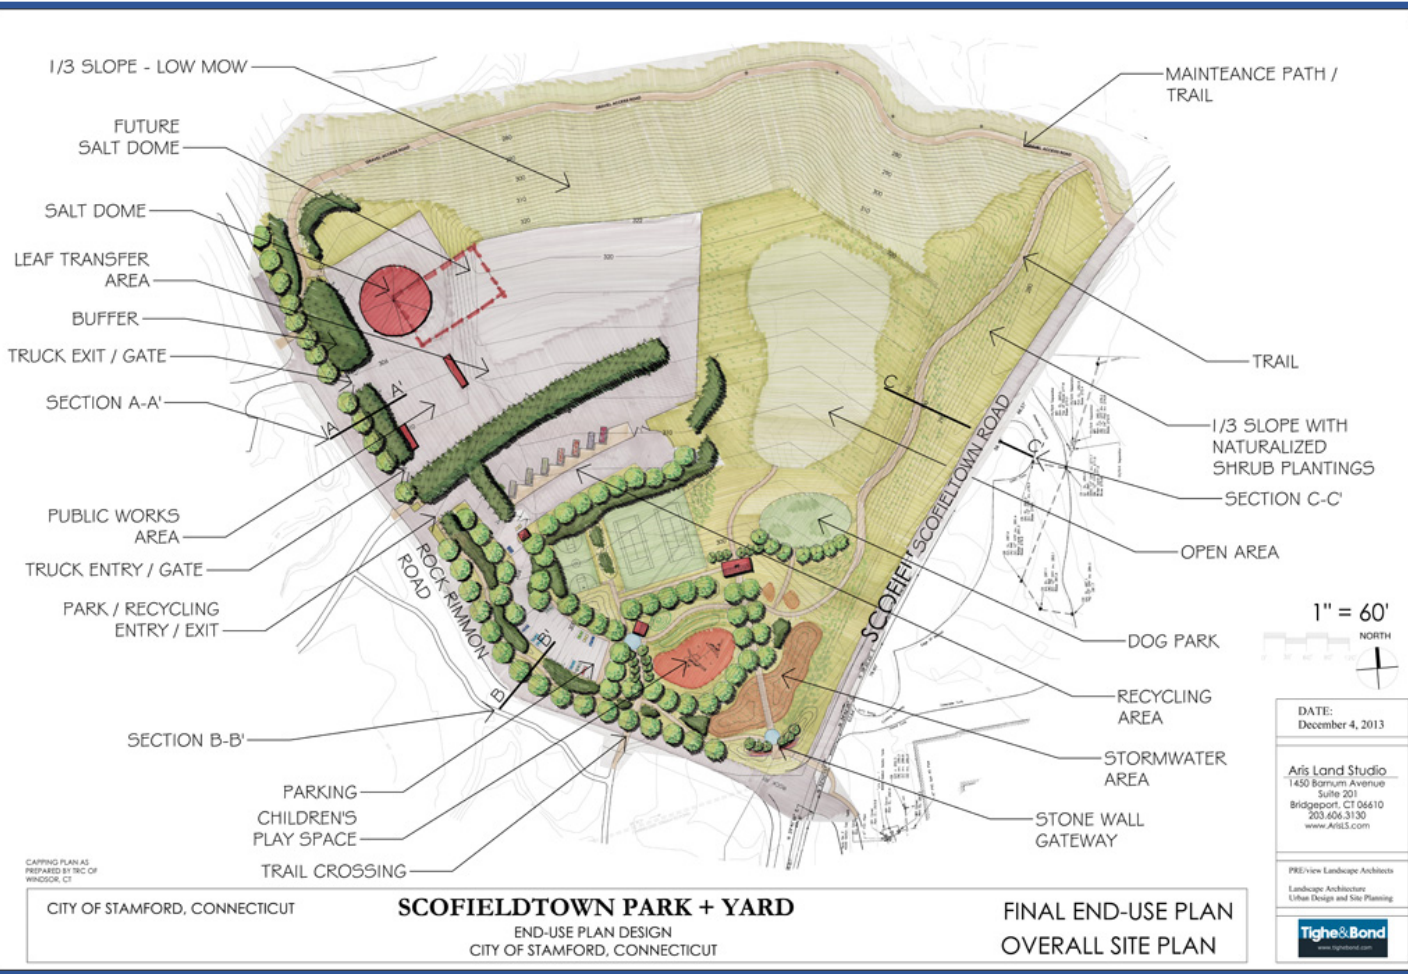

January 17, 2024

Tasks for Tonight's Meeting

1. Confirm agreement to construct a new dog park at Scofieldtown Park.
2. Review vital elements of the dog park.
3. Review how critical is the small dog area.

ARIS LAND STUDIO
Sustainability + Land Architecture

Dog Park Needs

- Separate Areas for small / large dogs
- Fencing – minimum height 4' , with double gate system
- Water – drinking, as well as play – (Source – City Water)
- Seating
- Shade
- Waste Control
- Signage
- Visitor stimulation – dog challenges, obstacle course

PREVIOUS CONCEPT

Scofieldtown Park Dog Park
 1/17/2024

ARIS LAND STUDIO
 Sustainability + Land Architecture

Concept A

Scofieldtown Park Dog Park
 1/17/2024

Scofieldtown Park Dog Park
1/17/2024

Concept A

Concept B