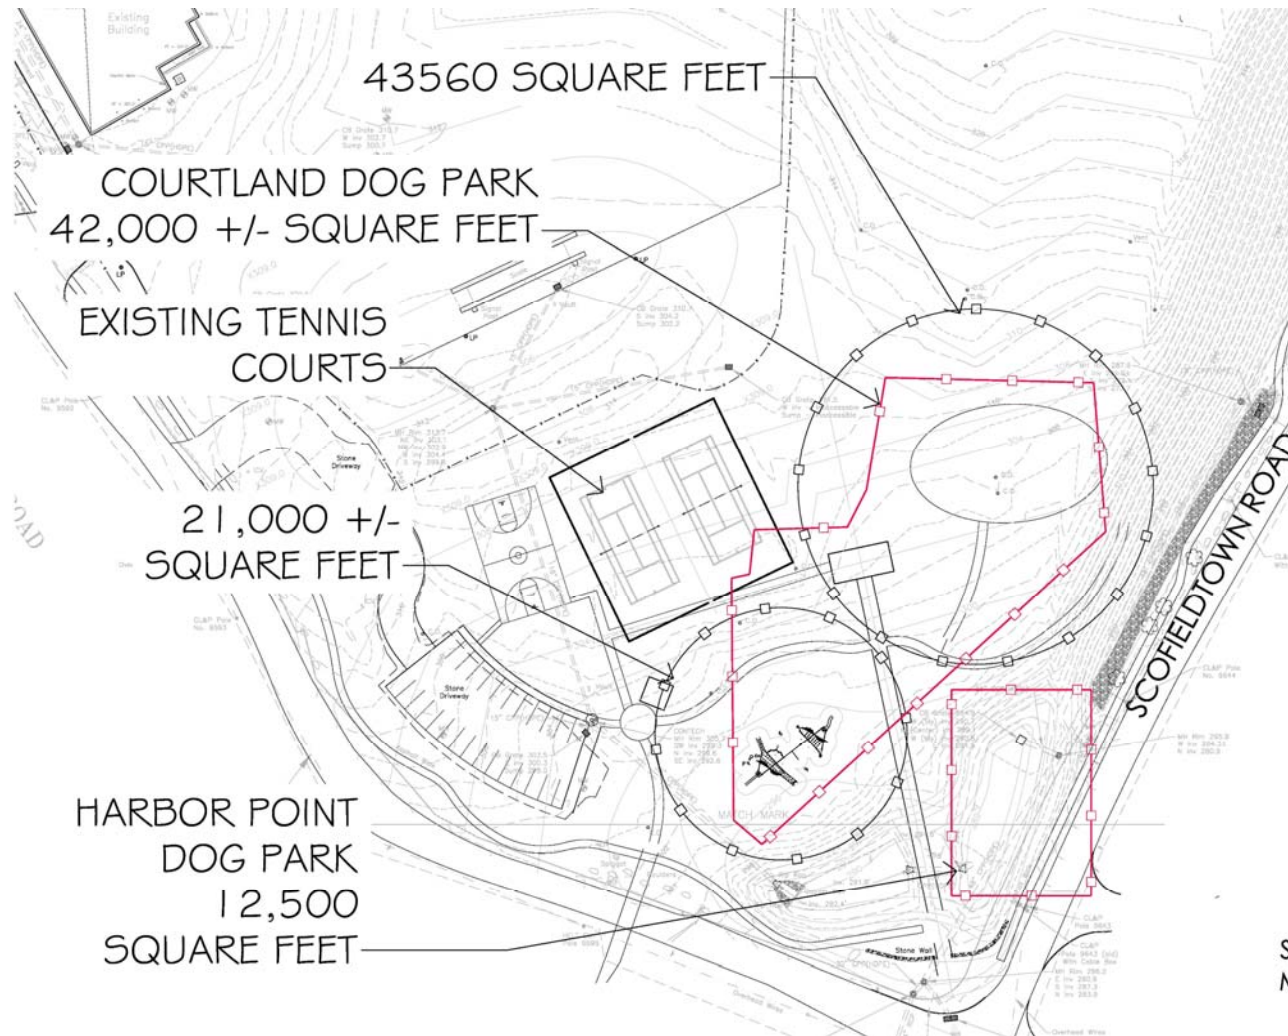

ARIS LAND STUDIO
Sustainability + Land Architecture

Dog Park Needs

- Separate Areas for small / large dogs
- Fencing – minimum height 4' , with double gate system
- Water – drinking, as well as play – (Source – City Water)
- Seating
- Shade
- Waste Control
- Signage
- Visitor stimulation – dog challenges, obstacle course

Dog Park Needs – VOLUNTEERS, for true SUCCESS

Images from Wallingford Dog Lovers Association

Scotfieldtown Park Dog Park
1/17/2024

ARIS LAND STUDIO
Sustainability + Land Architecture

Space Needs + Comparisons