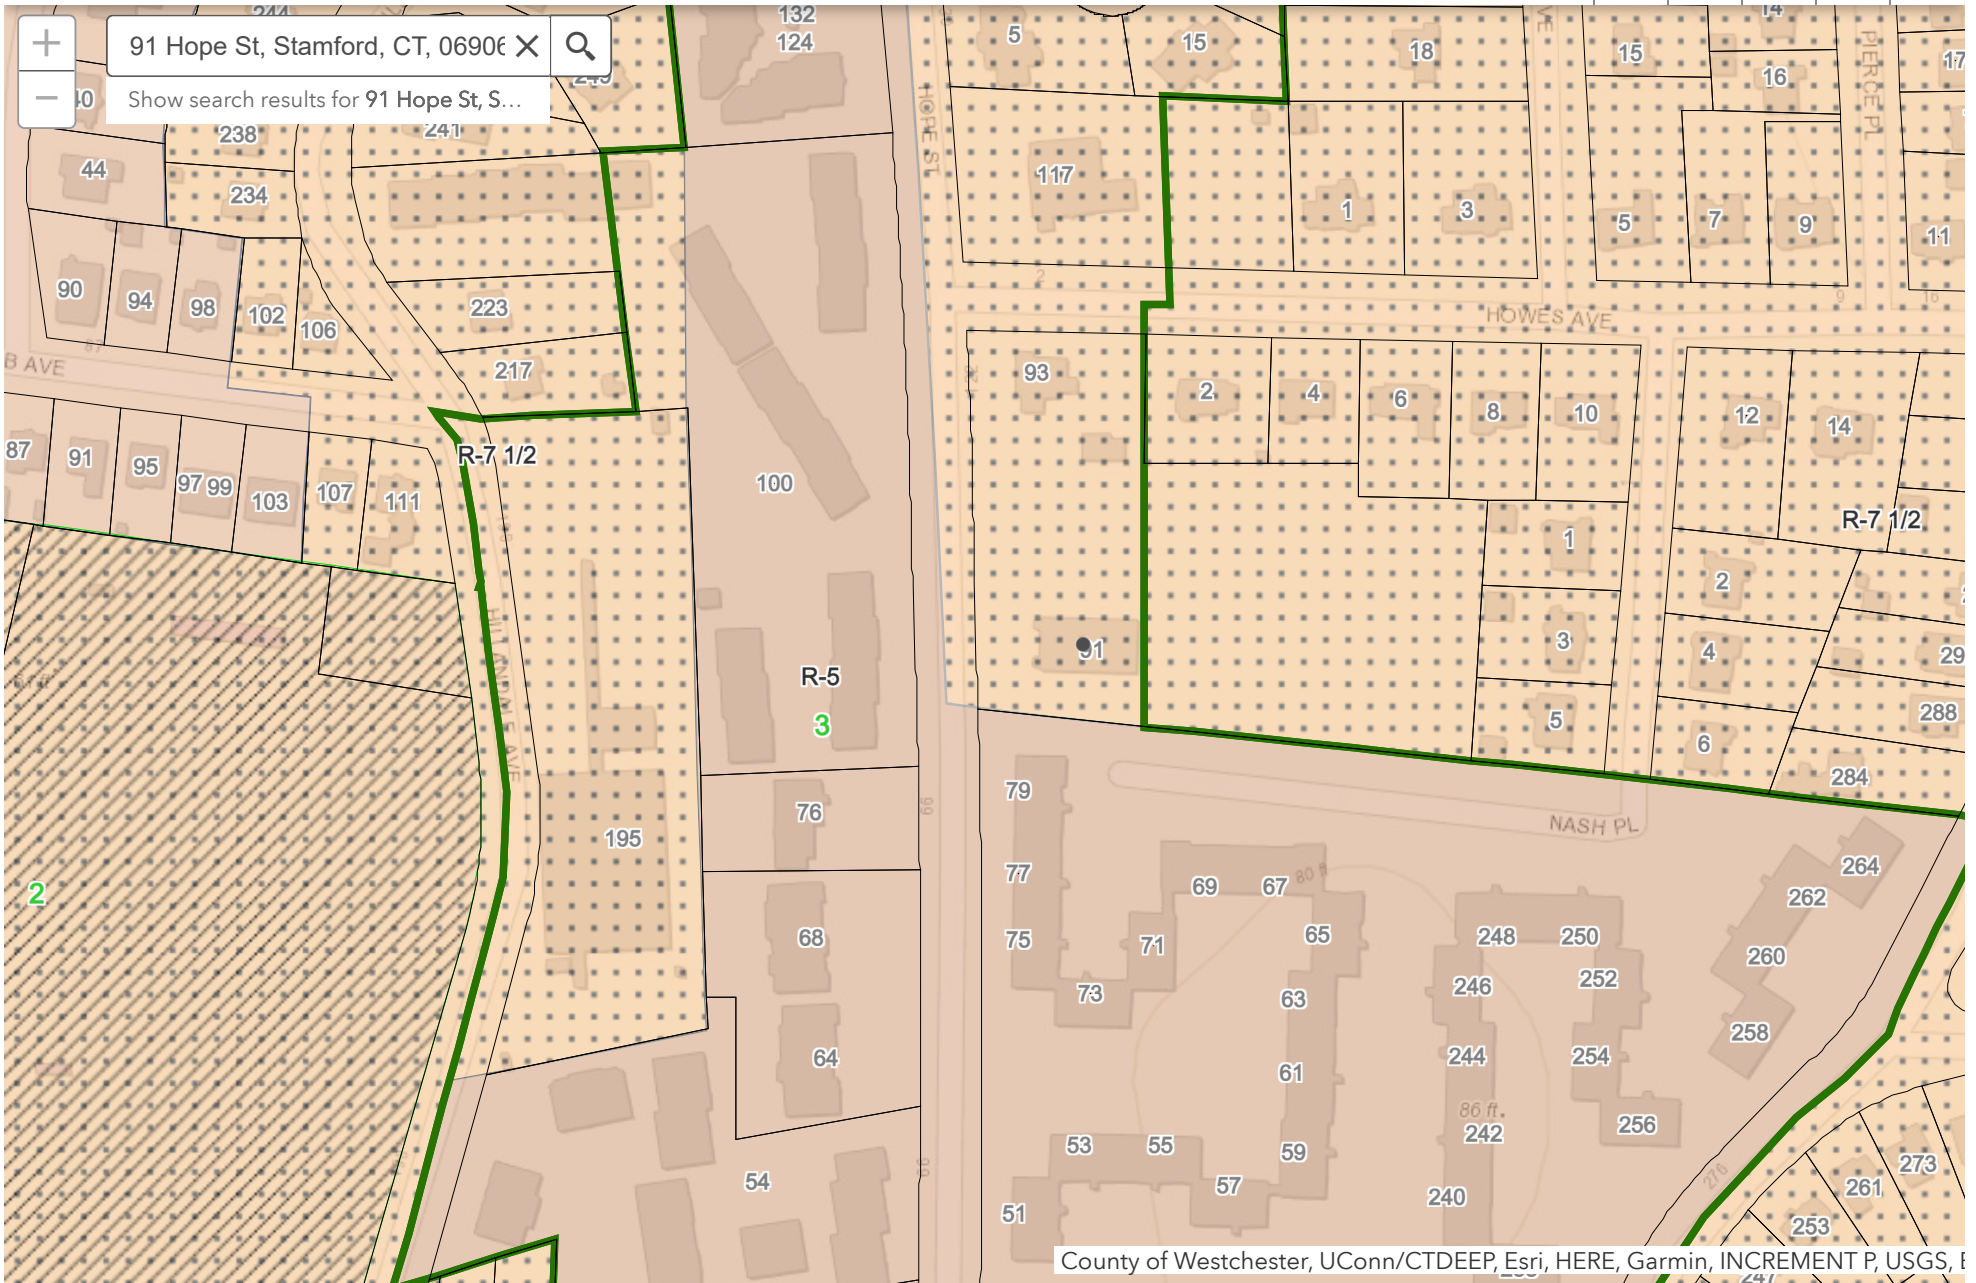

Stamford CT Zoning Map

Zoning website

County of Westchester, UConn/CTDEEP, Esri, HERE, Garmin, INCREMENT P, USGS, I